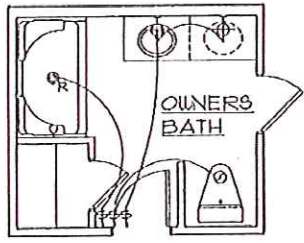

Norge/Williamsburg Rectory

Norge/Williamsburg Rectory

OPT SCREEN PORCH

OWNERS BATH #1
OPTIONAL BOARDING TUB W/ F.G. SHOWER

OWNERS BATH #2
OPTIONAL 5' F.G. SHOWER

OWNERS BATH #3
OPTIONAL BOARDING TUB W/ C.T. SHOWER