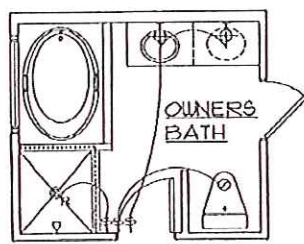

Norge/Williamsburg Rectory

Norge/Williamsburg Rectory

OPT SCREEN PORCH

OWNERS BATH #1
OPTIONAL BOARDING TUB W/ F.G. SHOWER

OWNERS BATH #2
OPTIONAL 5' F.G. SHOWER

OWNERS BATH #3
OPTIONAL BOARDING TUB W/ C.T. SHOWER

OWNERS BATH #4
OPTIONAL 5' C.T. SHOWER

Norge/Williamsburg Rectory