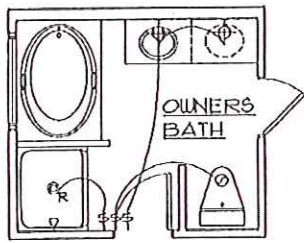

Norge/Williamsburg Rectory

Norge/Williamsburg Rectory

OPT SCREEN PORCH

OWNERS BATH #1
OPTIONAL BOARDING TUB W/ F.G. SHOWER

OWNERS BATH #2
OPTIONAL 5' F.G. SHOWER

OWNERS BATH #3
OPTIONAL BOARDING TUB W/ C.T. SHOWER

OWNERS BATH #4
OPTIONAL 5' C.T. SHOWER

Norge/Williamsburg Rectory