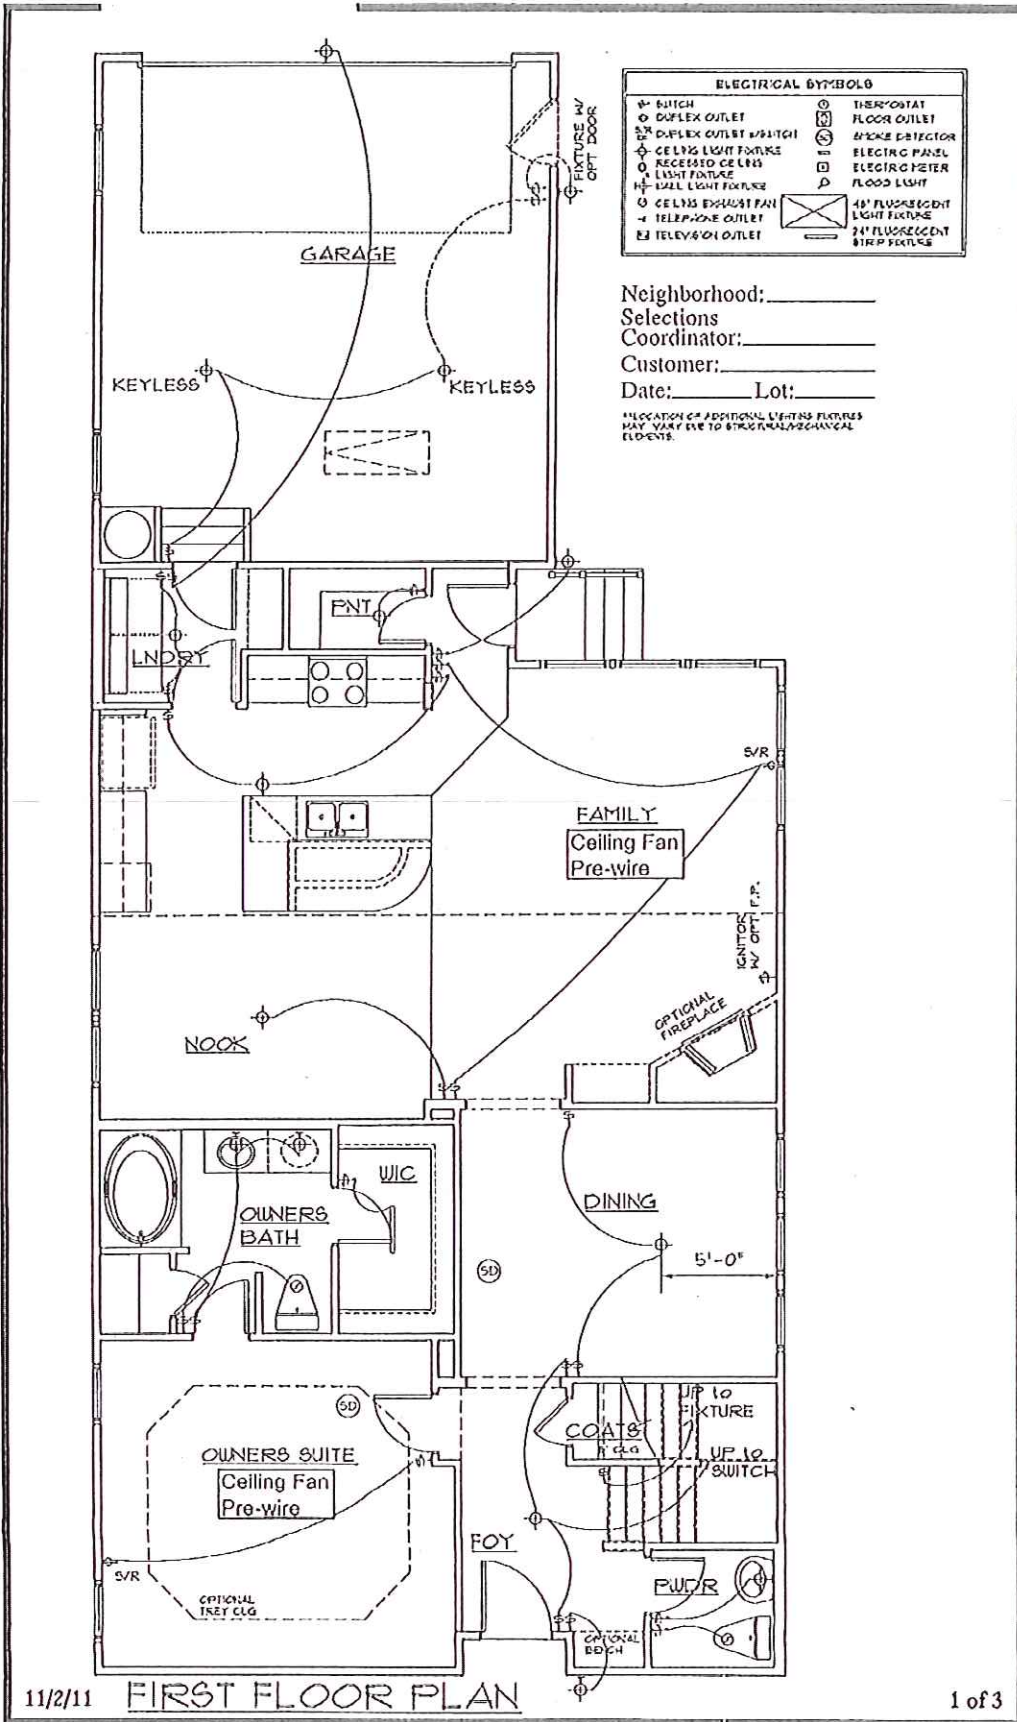

Norge/Williamsburg Rectory

Norge/Williamsburg Rectory

OPT SCREEN PORCH

OWNERS BATH #1
OPTIONAL BOARDING TUB W/ F.G. SHOWER

OWNERS BATH #2
OPTIONAL 5' F.G. SHOWER

OWNERS BATH #3
OPTIONAL BOARDING TUB W/ C.T. SHOWER

OWNERS BATH #4
OPTIONAL 5' C.T. SHOWER

Norge/Williamsburg Rectory