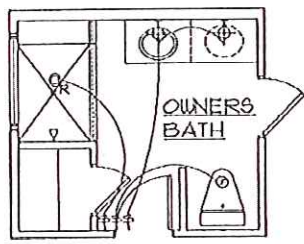

Norge/Williamsburg Rectory

Norge/Williamsburg Rectory

OPT SCREEN PORCH

OWNERS BATH #1
OPTIONAL BOARDING TUB W/ F.G. SHOWER

OWNERS BATH #2
OPTIONAL 5' F.G. SHOWER

OWNERS BATH #3
OPTIONAL BOARDING TUB W/ C.T. SHOWER

OWNERS BATH #4
OPTIONAL 5' C.T. SHOWER

Norge/Williamsburg Rectory